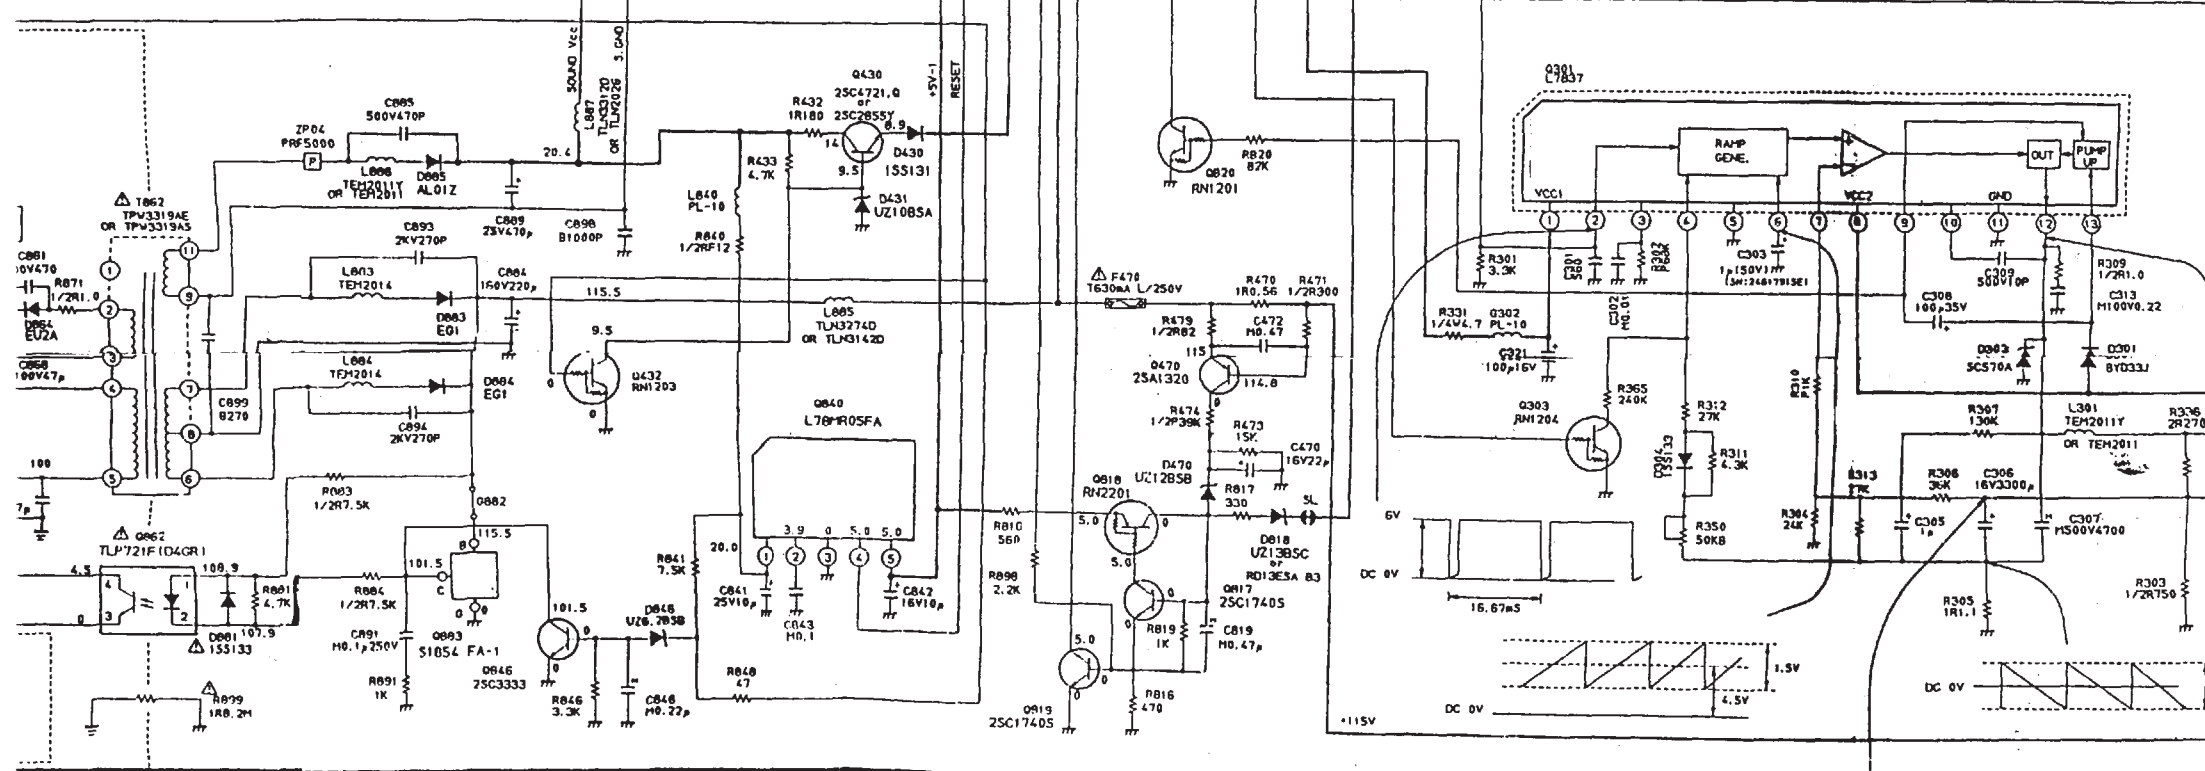

TOSHIBA

FILE NO. 040-9513

SERVICE MANUAL

COLOUR TELEVISION

S5E Chassis

2150RE

PRINTED IN JAPAN, Oct., 1995 (S)

Location	No.	Value
V901	7	
L462	7	

COMBINATION-USE OF PARTS

Location	Part No.	Description	Part No.	Description
	23317470	ASIKSU93KI	23312605	AS13598X
	2331056	TDY-621V5(SAHSUNG)	2331128	TDY-821BA1(TOCBA)

U902B CRT DRIVE BOARD PB5835-2