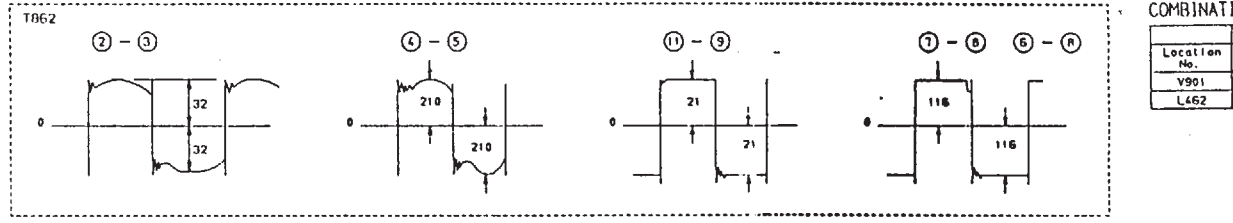

TOSHIBA

FILE NO. 040-9513

SERVICE MANUAL

COLOUR TELEVISION

S5E Chassis

2150RE

PRINTED IN JAPAN, Oct., 1995 (S)

Location	No.	Value
V901	7	
L462	7	

COMBINATION-USE OF PARTS

Location	Part No.	Description	Part No.	Description
	23317470	ASIKSU93KI	23312605	AS13598X
	2331056	TDY-621V5(SAHSUNG)	2331128	TDY-821BA1(TOCBA)

U902B CRT DRIVE BOARD PB5835-2