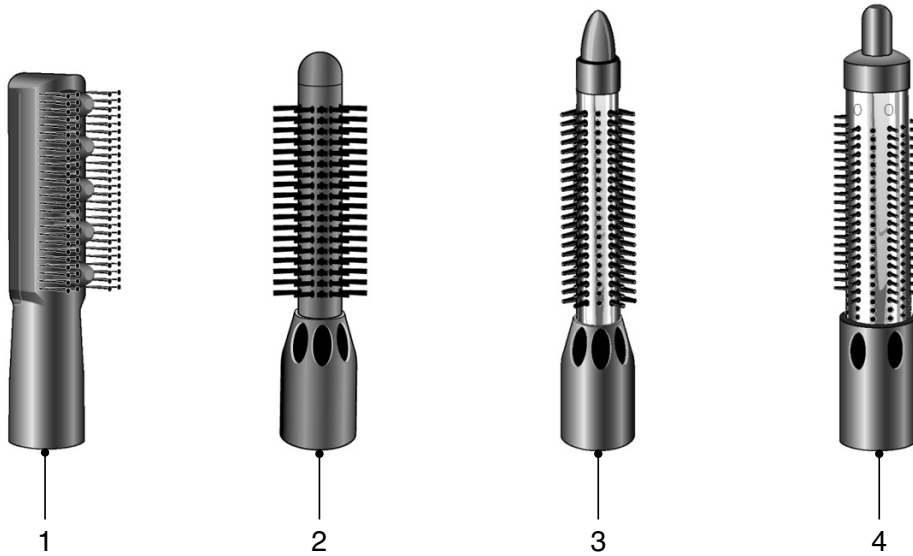

SPARE PARTS

General:

For this air styler only the **spare parts mentioned below** and the **directions for use** will be available in the after-sales period.

Pos	Description	Service code
1	Volumizer brush	4822 479 20269
2	Mixed bristle brush	4822 479 20247
3	Small retractable brush	4822 479 20251
4	Large retractable brush	4822 479 20268
	Dir. for use: all West European languages	4222 002 22700
	Dir. for use: all East European languages	4222 002 22710