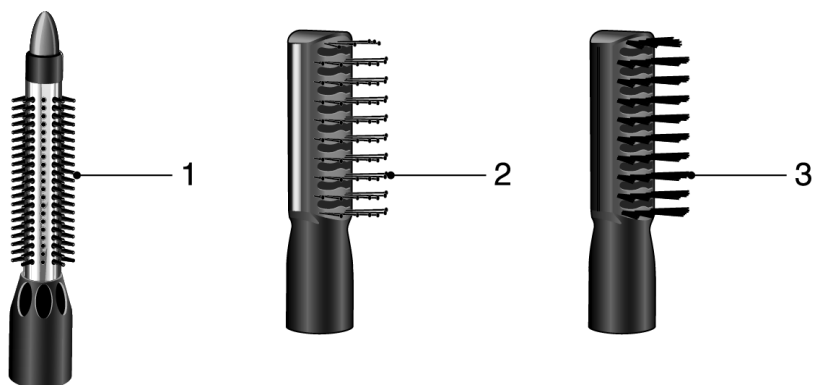

Service
Service
Service

Philips Domestic Appliances and Personal Care

Service Manual

PRODUCT INFORMATION

Motor	: DC type
Voltage	: 220 - 240 V; 50 - 60 Hz
Power consumption	: 300 Watts at 230 V
Attachment	: Shape bristle brush Shape style brush Retractable bristle brush
Settings	: 0 - 1 - 2
Cord length	: 1.8 metres
Colours	: Motor unit : Pink Attachments : White

Product meets the requirements regarding interference suppression on radio and TV.

General:

For this air styler only the **spare parts mentioned below** will be available in the after -sales period.

Pos.	Description	Service code
1	Retractable bristle brush	9965 000 09549
2	Shape bristle brush	9965 000 09589
3	Shape volume brush	9965 000 09564