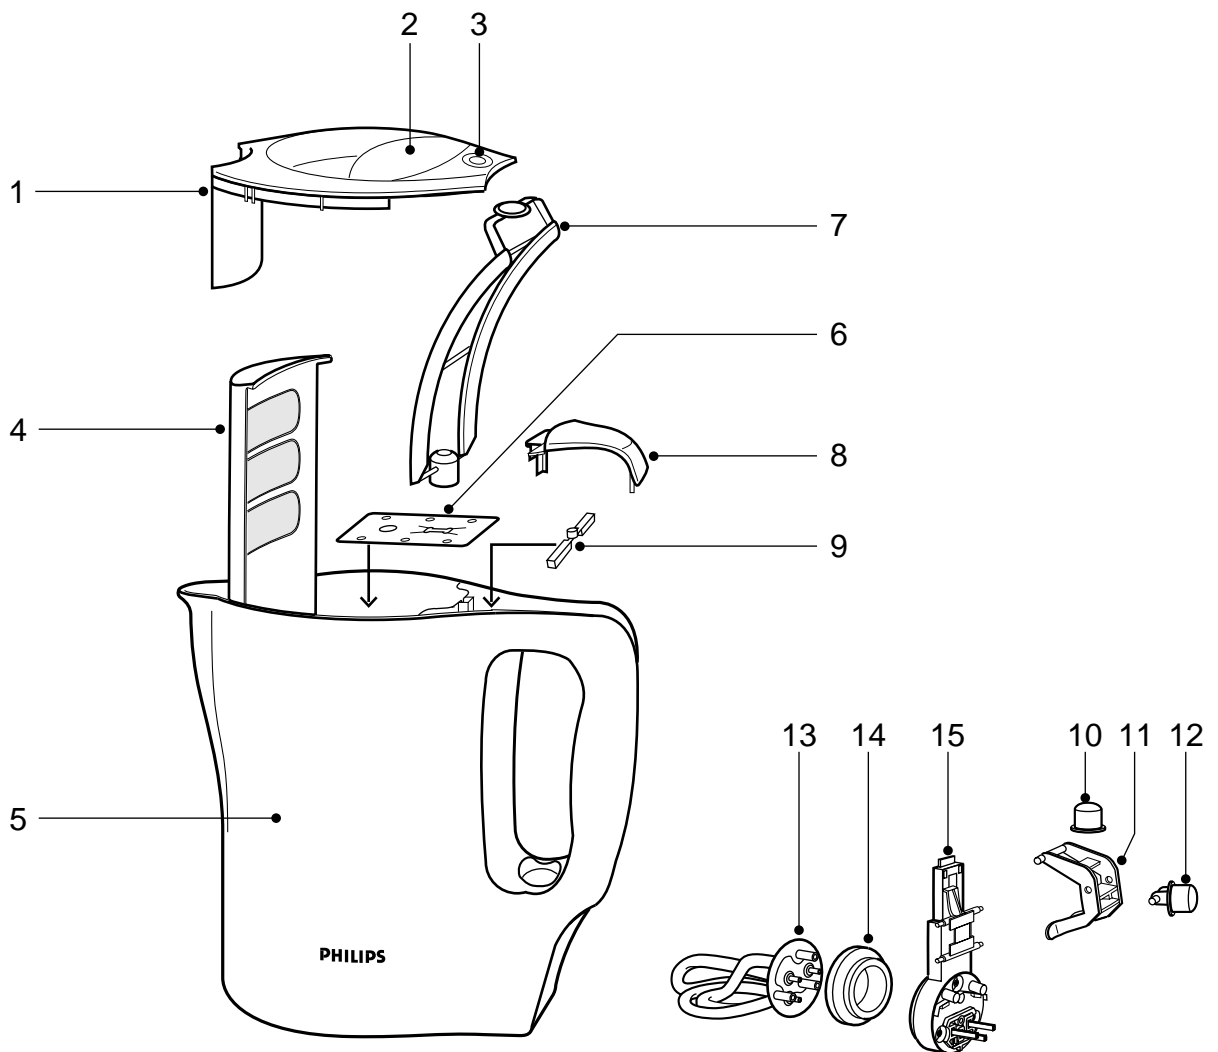

Service
Service
Service

Domestic Appliances and Personal Care

Service Manual 4822 729 22037 is herewith cancelled

Service Manual

PRODUCT INFORMATION

Voltage : 220-240V
 Frequency : 50-60 Hz
 Power consumption : 1850-2200 W
 Coloursetting : white
 Contents : 1200 cc

- AFTER THE PRODUCT HAS BEEN REPAIRED IT SHOULD FUNCTION PROPERLY AND HAS TO MEET THE SAFETY REQUIREMENTS AS LAID DOWN OFFICIALLY ESTABLISHED AT THIS MOMENT.

HD 4633/C

1	4213 247 44260	Lid (compact)	white
2	4213 247 45670	Lid grip (compact)	linden green
3	4213 247 44320	Lid insert (compact)	transparant
4	4822 480 10185	Filter (compact)	white
5	4213 263 48470	Body printed	white
6	4213 240 16050	Base plate	
7	4822 450 10338	Float (compact)	
8	4213 247 45680	Top cover (compact)	linden green
9	4213 247 05660	Top seal (compact)	
10	4213 247 45750	Switch knob on	linden green
11	4213 247 44380	Switch lever	
12	4213 247 44370	Switch knob off	
13	4213 263 47460	Element Stainless Steel	
14	4822 466 62587	Body seal	
15	4822 214 70607	Control unit	
19	4822 442 01553	Handle cover	linden green
20	4822 321 10894	Cordset Euro	white
	4213 266 04080	Cordset UK	white
***	4222 001 77810	D.F.U	multi lang
	4222 001 77890	D.F.U.	U.K.
	4222 001 78110	D.F.U.	E.Euro
	4222 001 79140	D.F.U.	Korea/HK