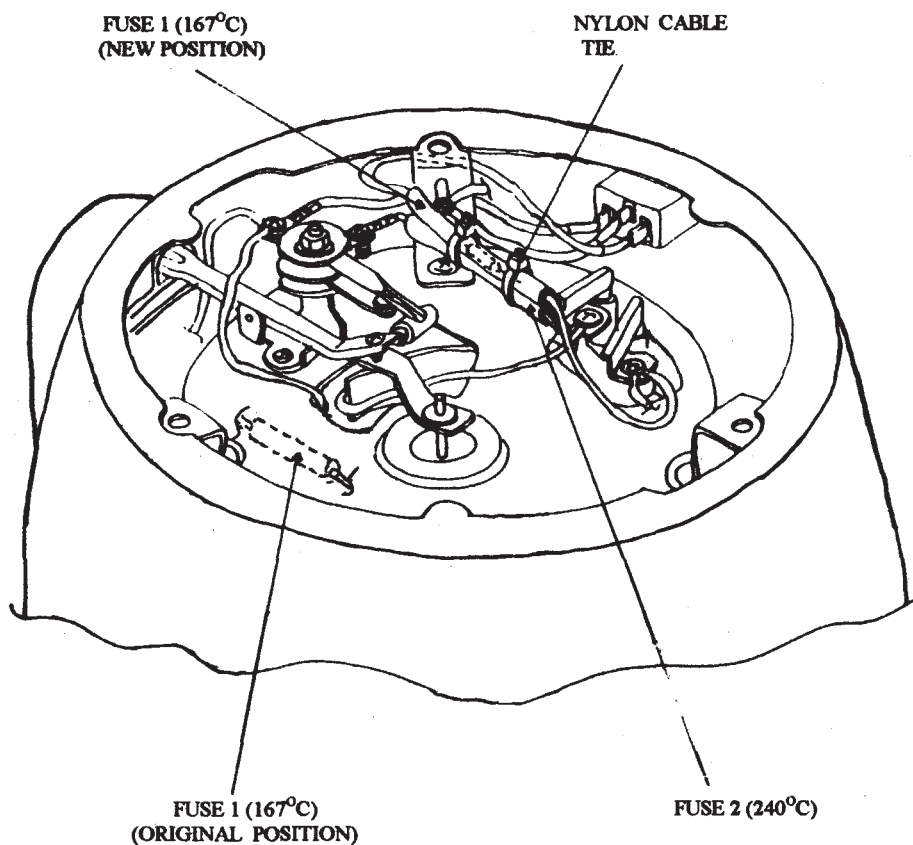

# Service Information

1996-8-8

HD4500 HD4501  
HD4502 HD4503

DAP128

## Domestic Appliances and Personal Care

Reference is made to Service Manual 4822 729 21635

IEC version only :

If in these version thermal fuse 1 ( Item 13, attached to the bottom ) need replacement, fix a new fuse above fuse 2 and tie with Nylon cables. Do not fix it to the original position.