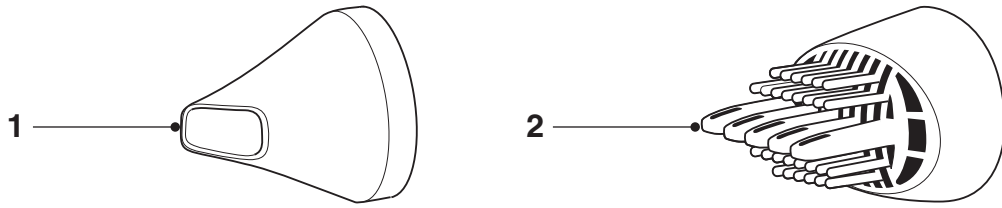

Service
Service
Service

Philips Domestic Appliances and Personal Care

Service Manual

PRODUCT INFORMATION

Motor	: DC type
Voltage	: 230 - 240 V; 50 - 60 Hz
Power consumption	: 1800 W
Attachment	: Nozzle and comb diffuser
Settings	: 6 settings, the Cool shot and Turbo setting included
Cord length	: 1.8 m
Colours	: Housing : Grey colour Attachments : Pastel Parchment
Features	: Hanging loop

Pos	Description	Service code
1	Nozzle	4239 021 08580
2	Comb diffuser	4239 021 14570