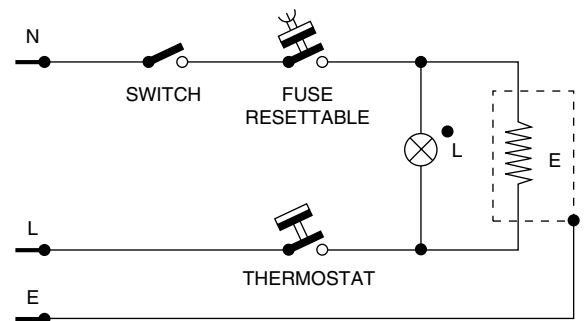

Service
Service
Service

Domestic Appliances and Personal Care

Service Manual 4822 729 21942 is herewith cancelled

Service Manual

PRODUCT INFORMATION

MSH coding
8824 219 00000

Voltage	: 110-120V, 220-240V
Frequency	: 50-60 Hz
Power consumption	: 1550 W
Coloursetting	: ivory with orange parts : white with green parts
Basket (mesh)	: 6 x 6 mm
Contents of oil	: 2500 cc

SERVICE INFORMATION

Thermal fuse cut-off temp	: 270°C
Oil temperature	: 185 - 210°C

PRODUCTS MEETS THE REQUIREMENTS REGARDING INTERFERENCE SUPPRESSION ON RADIO AND TELEVISION.

- AFTER THE PRODUCT HAS BEEN REPAIRED IT SHOULD FUNCTION PROPERLY AND HAS TO MEET THE SAFETY REQUIREMENTS AS LAID DOWN OFFICIALLY ESTABLISHED AT THIS MOMENT.

-	4822 259 10276	Element	115-120V
10	4822 401 11711	Clamp	
11	4822 402 10788	Bracket	
12	4822 282 10319	Thermostat	115-240V
13	4822 282 10318	Res. Thermostat	115-240V
14	4822 426 10501	Panel back	ivory
-	9965 000 01062	Panel back	green
15	4822 134 10107	Lamp unit	115V
-	4822 134 10096	Lamp unit	220-250V
16	4822 276 13887	Switch 115-250V	orange
17	4822 265 11026	Connector	
18	4822 426 10502	Panel front	ivory
-	9965 000 01074	Panel front	white
19	4822 381 11895	Lens	orange
20	4822 535 10488	Detent pin + spring	
21	4822 410 11306	Thermostat knob	orange
-	9965 000 01076	Thermostat knob	green
22	4822 265 11027	Contact block	
23	4222 001 79091	D.F.U. GBR,FRA,GER,NLD,ITA,ESP PRT,GRC.	