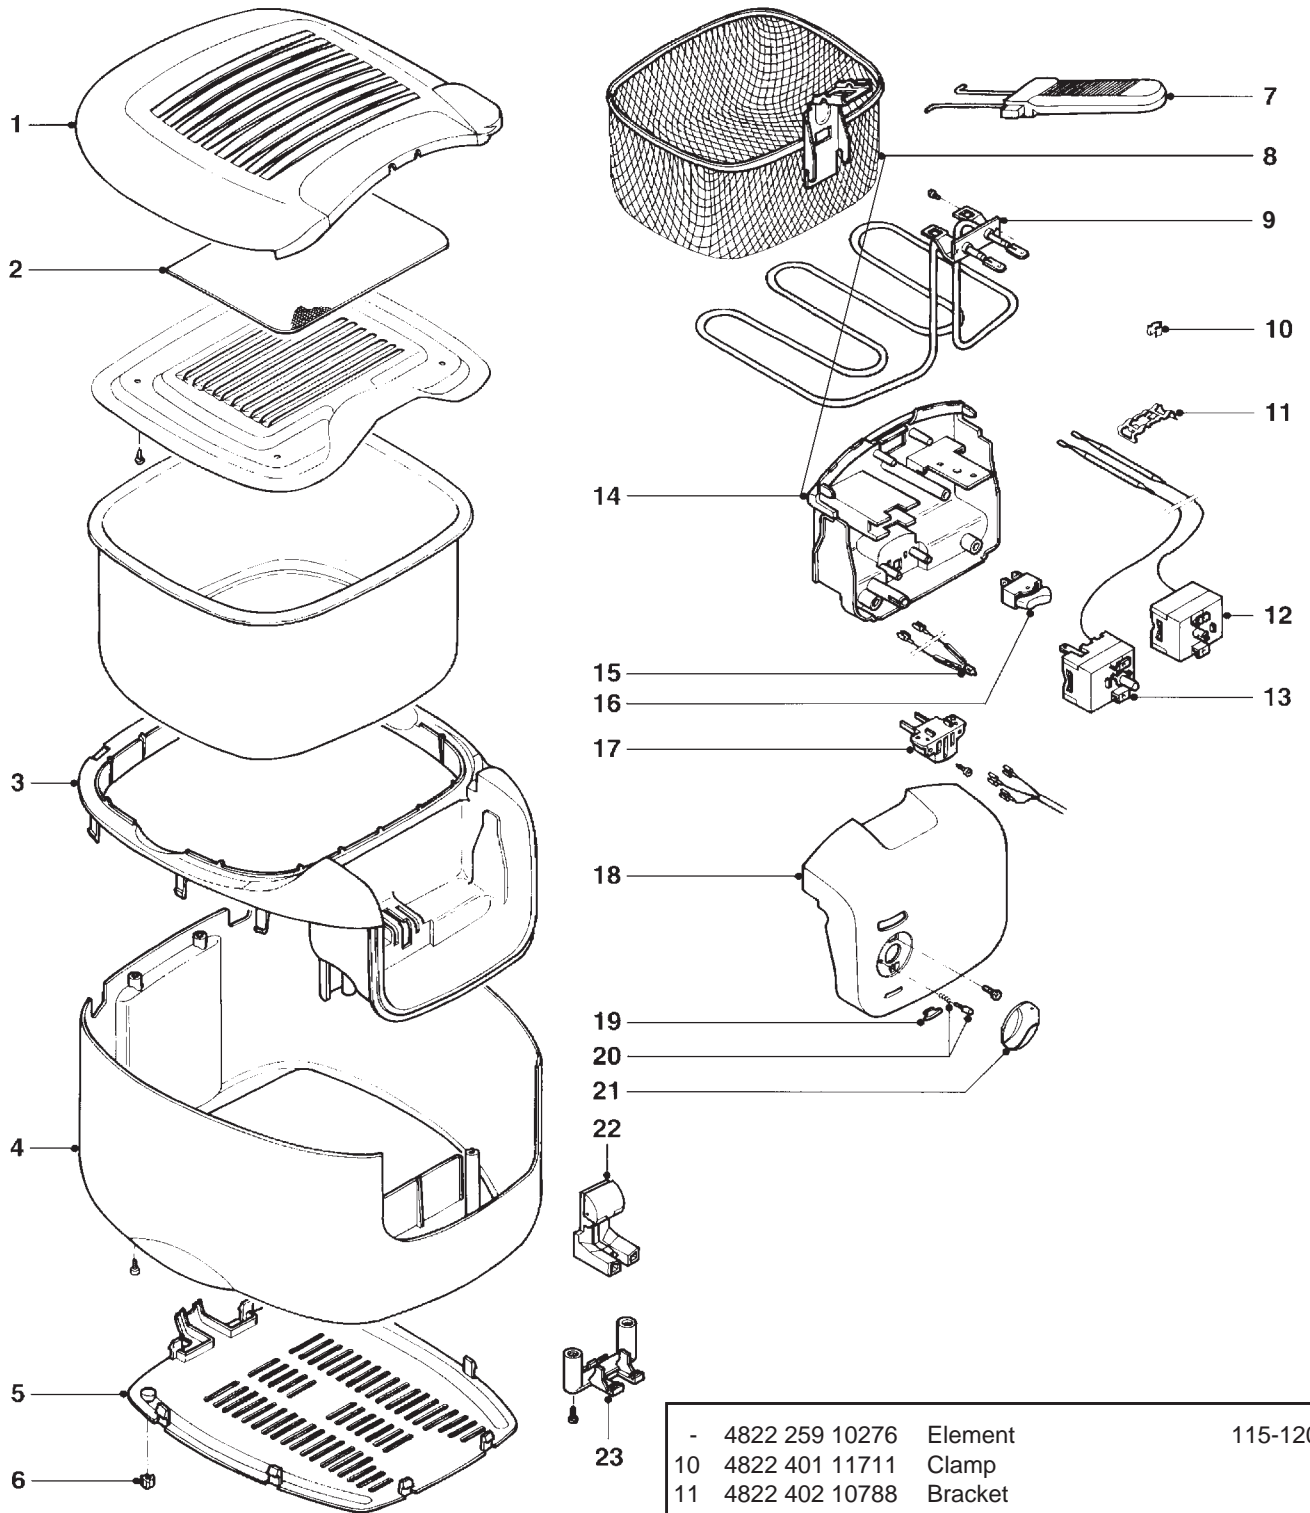

Service
Service
Service

Domestic Appliances and Personal Care

Service Manual 4822 729 21942 is herewith cancelled

Service Manual

PRODUCT INFORMATION

MSH coding
8824 219 00000

Voltage	: 110-120V, 220-240V
Frequency	: 50-60 Hz
Power consumption	: 1550 W
Coloursetting	: ivory with orange parts : white with green parts
Basket (mesh)	: 6 x 6 mm
Contents of oil	: 2500 cc

SERVICE INFORMATION

Thermal fuse cut-off temp	: 270°C
Oil temperature	: 185 - 210°C

PRODUCTS MEETS THE REQUIREMENTS REGARDING INTERFERENCE SUPPRESSION ON RADIO AND TELEVISION.

- AFTER THE PRODUCT HAS BEEN REPAIRED IT SHOULD FUNCTION PROPERLY AND HAS TO MEET THE SAFETY REQUIREMENTS AS LAID DOWN OFFICIALLY ESTABLISHED AT THIS MOMENT.

HD 4219/B

1	4822 442 01376	Lid cover	ivory
-	9965 000 01029	Lid cover	white
2	4822 480 10195	Filter	
3	4822 441 12011	Upper housing	ivory
-	9965 000 01030	Upper housing	green
4	4822 441 12012	Housing	ivory
-	4822 441 12084	Housing	ivory (walita)
-	9965 000 01058	Housing	white
5	4822 442 01021	Bottom cover	ivory
-	9965 000 01060	Bottom cover	white
6	4822 462 10956	Foot	
7	4822 498 10661	Handgrip	ivory
-	9965 000 01061	Handgrip	white
8	4822 458 10604	Basket	
9	4822 259 10275	Element	230V

-	4822 259 10276	Element	115-120V
10	4822 401 11711	Clamp	
11	4822 402 10788	Bracket	
12	4822 282 10319	Thermostat	115-240V
13	4822 282 10318	Res. Thermostat	115-240V
14	4822 426 10501	Panel back	ivory
-	9965 000 01062	Panel back	green
15	4822 134 10107	Lamp unit	115V
-	4822 134 10096	Lamp unit	220-250V
16	4822 276 13887	Switch 115-250V	orange
17	4822 265 11026	Connector	
18	4822 426 10502	Panel front	ivory
-	9965 000 01074	Panel front	white
19	4822 381 11895	Lens	orange
20	4822 535 10488	Detent pin + spring	
21	4822 410 11306	Thermostat knob	orange
-	9965 000 01076	Thermostat knob	green
22	4822 265 11027	Contact block	
23	4222 001 79091	D.F.U. GBR,FRA,GER,NLD,ITA,ESP PRT,GRC.	