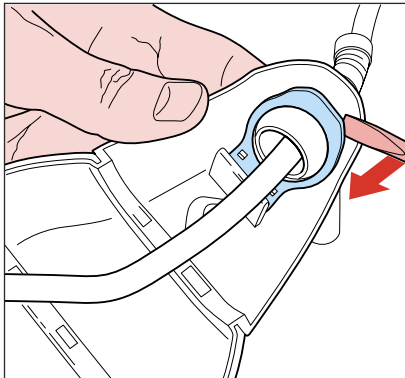

Anti Drip

Water is only released into steam chamber via the tank valve when the soleplate temperature is high enough. If the temperature is too low, the tank valve is closed by means of a bi-metal disc.

DIAL 1

RATTLE SPRING 2

BACKPLATE 3

BACKPLATE COVER 26

CORDSET 4

BALL SWIVEL 5

- Remove Screw A
- Remove Screws B1, B2

FILLING DOOR 6