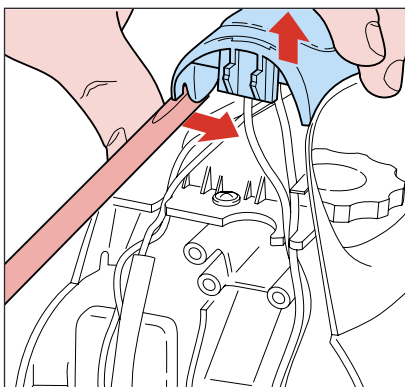

SLIDE UNIT 10

NEEDLE SET 11

TANK SEAL 12

HANDLE 13

SELF CLEAN BUTTONS 14

SPRAY NOZZLE ASSY 15

PUMP ASSY 16

- Remove Screw A
- Remove Backplate 3, 26
- Remove Inlay 7
- Remove Operation knobs 101, 102
- Remove Screws C1, C2
- Remove Slide Unit 103, 104
- Remove Needle set 105, 106, 107, 108, 109
- Remove Screws D1, D2

THERMOSTAT BUSH 17

WATER TANK 18

- Remove Screw A
- Remove Backplate 3, 26
- Remove Inlay 7
- Remove Operation knobs 101, 102
- Remove Screws D1, D2
- Remove Handle 13
- Remove Screws E1, E2
- Remove Water tank 18
- Remove Screw F

SOLEPLATE COVER 19

ISOLATION PLUG 20

SOS SEAL 21

DOSING SEAL 22

SOLEPLATE ASSY 23

- Remove Screw A
- Remove Backplate 3, 26
- Remove Inlay 7
- Remove Operation knobs 101, 102
- Remove Screws D1, D2
- Remove Handle 13
- Remove Screws E1, E2
- Remove Water tank 18
- Remove Screw F
- Remove Heat shield
- Remove Screws G1, G2
- Remove Soleplate cover 19

REPAIR INSTRUCTIONS

- Due to the high voltage of the iron, ONLY the specified cordsets must be used.
- Thermostat (Pos 116) fitted to the soleplate (Pos 23) was pre-adjusted by the suppliers and secured by glue. To avoid mal-function of the iron, NEVER adjust the thermostat.
- No information about the type number and voltage is stamped onto the typeplate. When replacing the back plate (typeplate is at the bottom), engrave at least the type number & voltage on the typeplate with a sharp object.
- Parts with numbers from 103 and higher cannot be ordered separately.

OPTIONAL (accessories)

- No specific issues