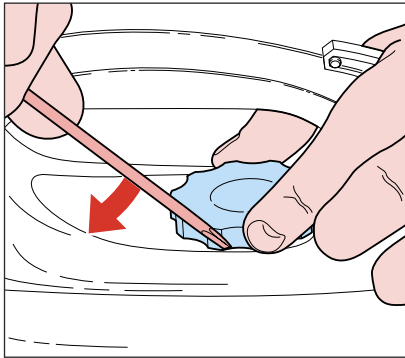

DIAL 1

RATTLE SPRING 2

BACKPLATE 3

BACKPLATE COVER 26

CORDSET 4

BALL SWIVEL 5

- Remove Screw A
- Remove Screws B1, B2