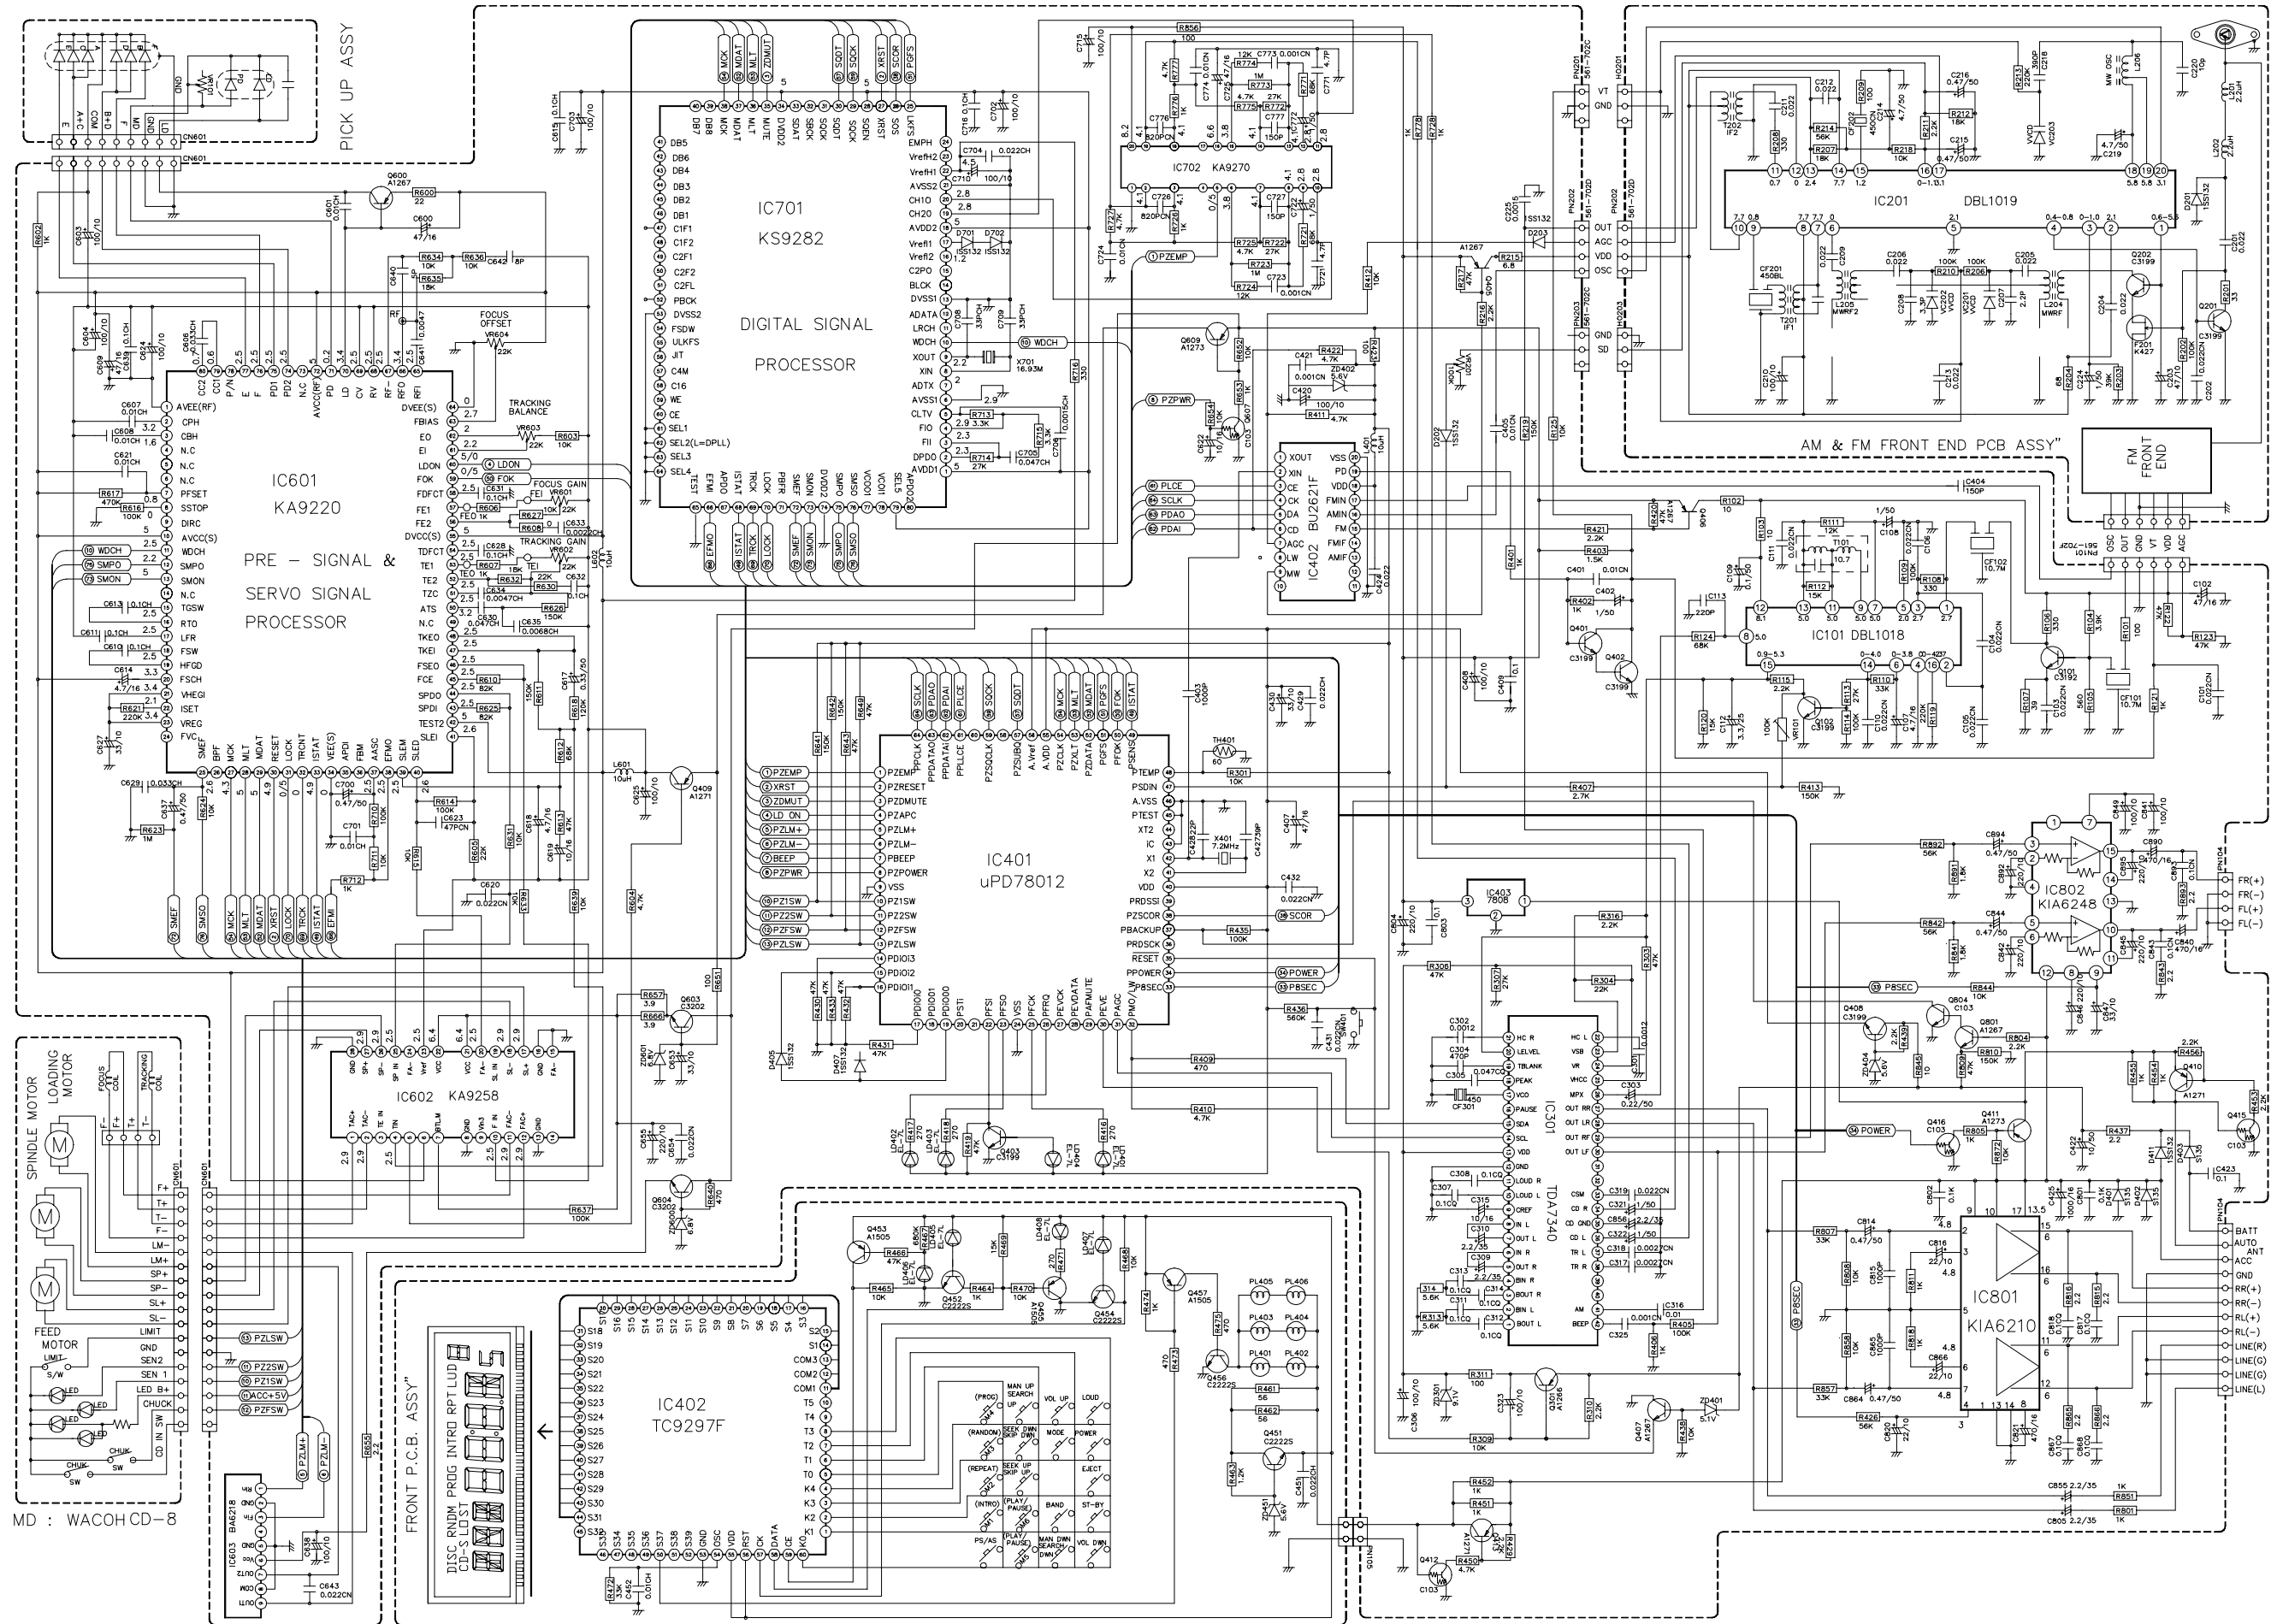

SCHEMATIC DIAGRAM

AM/FM (2BAND)

MD : WACOH CD-8