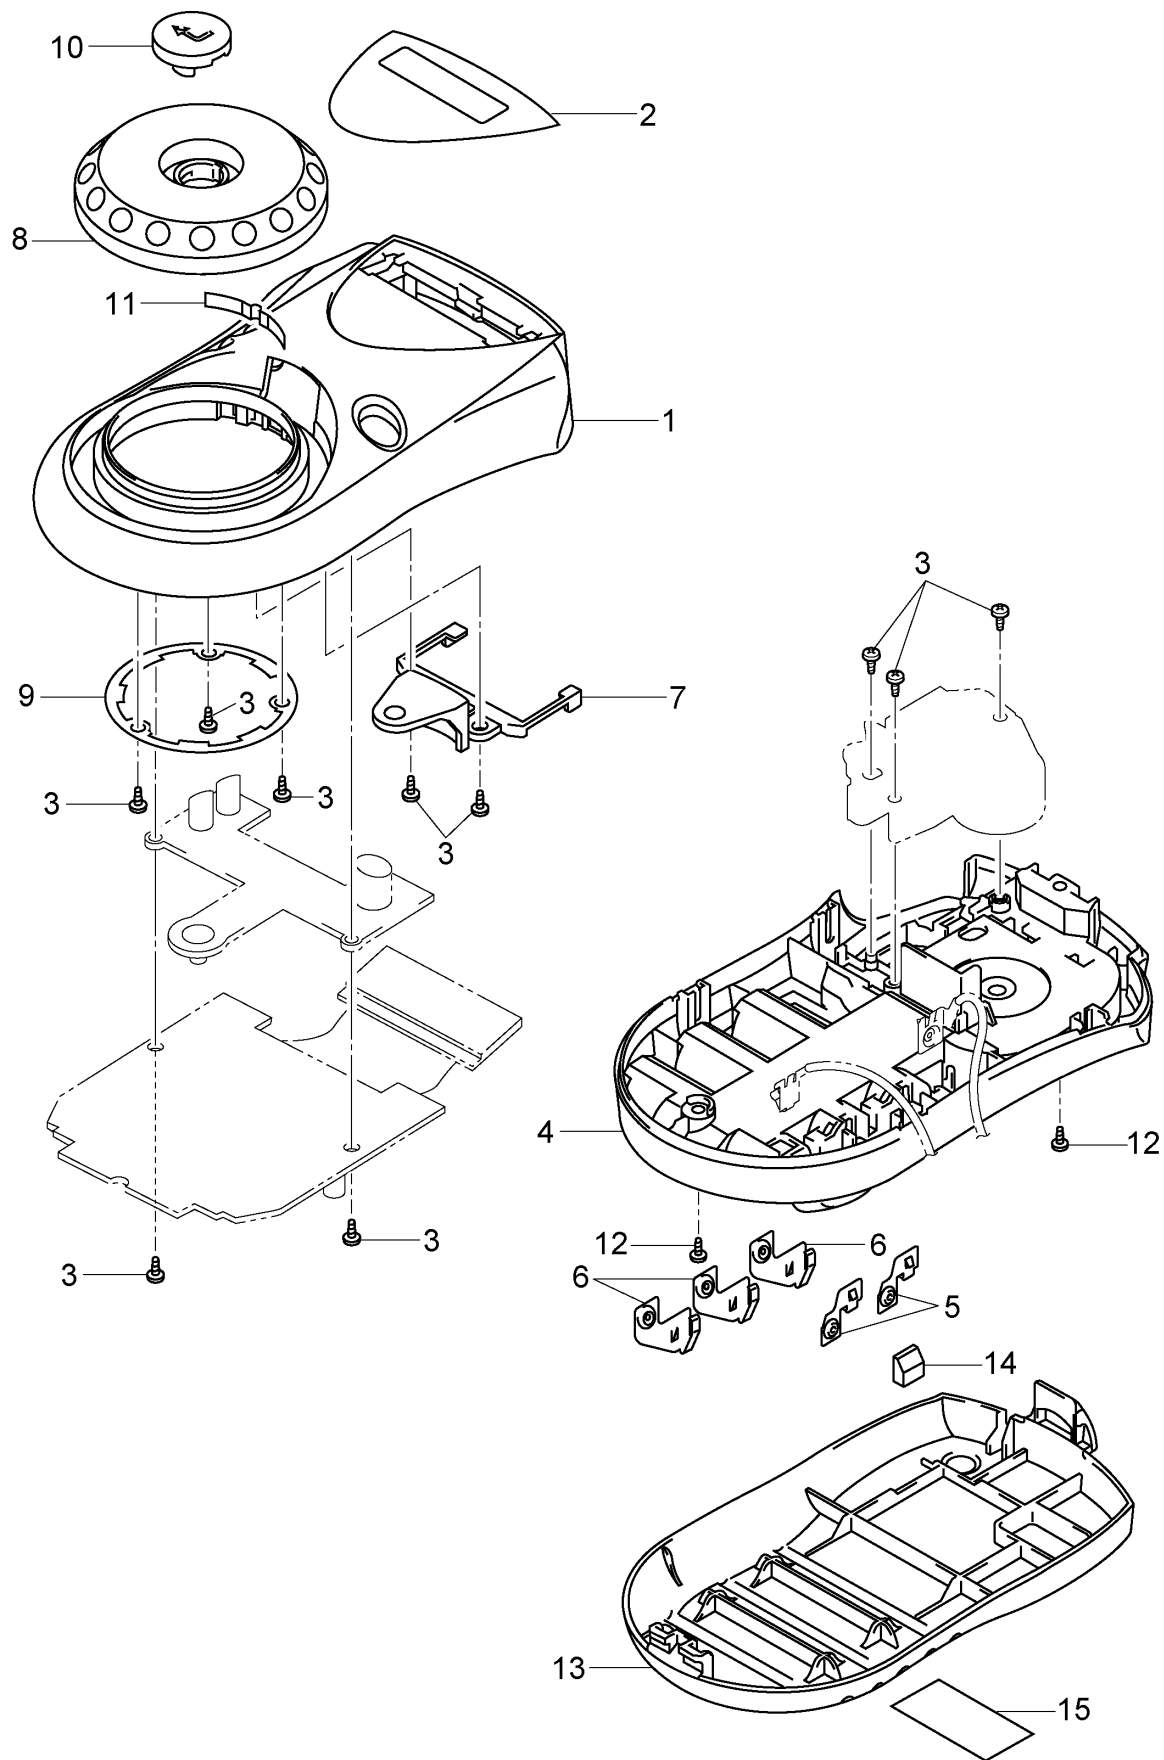

2 . COVERS

MODEL BB4 8V2-U31-061

2 . COVERS

REF.NO.	CODE	Q'TY	DESCRIPTION	REMARKS
1	LA5533001	1	BODY COVER BB4, WHITE1598	
2	LA5534001	1	LCD PANEL BB4 (USA/CAN/WALMART)	
2	LA5576001	1	LCD PANEL BB4 EC (DEU/GBR/FRA/IRL/NLD/CHE/DNK/SWE/ITA/BEL/NOR/ESP/ZAF)	
3	LA7449001	10	TAPTITE, BIND B M2.6X4	
4	LA5535001	1	BOTTOM COVER BB4, WHITE1598	
5	LA5536001	2	BATTERY TERMINAL P1	
6	LA5537001	3	BATTERY TERMINAL P2	
7	LA5538001	1	LENS	
8	LA5539001	1	SELECT DIAL USA, WHITE1598 (USA)	
8	LA5571001	1	SELECT DIAL DEU, WHITE1598 (DEU)	
8	LA5569001	1	SELECT DIAL CAN, WHITE1598 (CAN/WALMART)	
8	LA5582001	1	SELECT DIAL GBR, WHITE1598 (GBR/IRL/NLD/CHE/DNK/SWE/ITA/BEL/NOR/ESP /ZAF)	
8	LA5586001	1	SELECT DIAL FRA, WHITE1598 (FRA)	
9	LA5829001	1	DIAL SHEET BB4	
10	LA5542001	1	ENTER KEY, WHITE1598	
11	LA5543001	1	SELECT DIAL CLAW	
12	085270617	2	TAPTITE, BIND B M2.6X6	
13	LA5545001	1	CASSETTE COVER BB4, WHITE1598	
14	LA3856001	1	ROLLER HOLDER CAM	
15	LA5581001	1	FCC LABEL BB4,US (USA)	
15	LA5584001	1	FCC LABEL BB4, CA (CAN/WALMART)