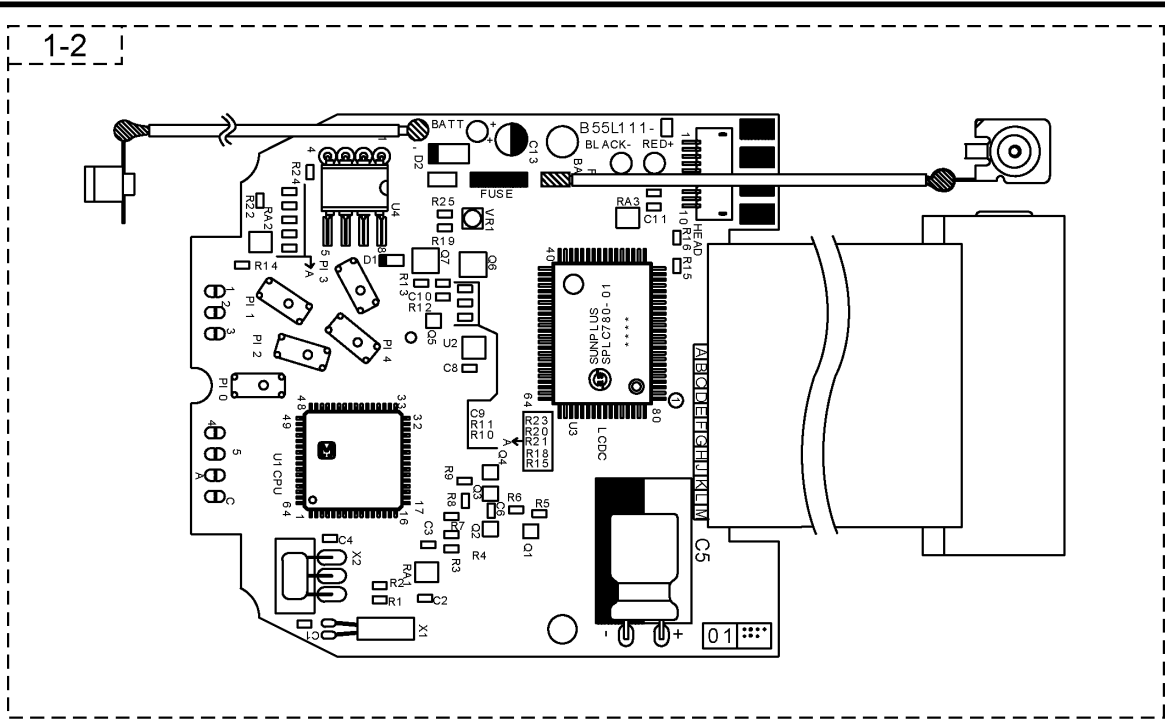

2 . COVERS

MODEL BB4 8V2-U31-061

2 . COVERS

REF.NO.	CODE	Q'TY	DESCRIPTION	REMARKS
1	LA5533001	1	BODY COVER BB4, WHITE1598	
2	LA5534001	1	LCD PANEL BB4 (USA/CAN/WALMART)	
2	LA5576001	1	LCD PANEL BB4 EC (DEU/GBR/FRA/IRL/NLD/CHE/DNK/SWE/ITA/BEL/NOR/ESP/ZAF)	
3	LA7449001	10	TAPTITE, BIND B M2.6X4	
4	LA5535001	1	BOTTOM COVER BB4, WHITE1598	
5	LA5536001	2	BATTERY TERMINAL P1	
6	LA5537001	3	BATTERY TERMINAL P2	
7	LA5538001	1	LENS	
8	LA5539001	1	SELECT DIAL USA, WHITE1598 (USA)	
8	LA5571001	1	SELECT DIAL DEU, WHITE1598 (DEU)	
8	LA5569001	1	SELECT DIAL CAN, WHITE1598 (CAN/WALMART)	
8	LA5582001	1	SELECT DIAL GBR, WHITE1598 (GBR/IRL/NLD/CHE/DNK/SWE/ITA/BEL/NOR/ESP /ZAF)	
8	LA5586001	1	SELECT DIAL FRA, WHITE1598 (FRA)	
9	LA5829001	1	DIAL SHEET BB4	
10	LA5542001	1	ENTER KEY, WHITE1598	
11	LA5543001	1	SELECT DIAL CLAW	
12	085270617	2	TAPTITE, BIND B M2.6X6	
13	LA5545001	1	CASSETTE COVER BB4, WHITE1598	
14	LA3856001	1	ROLLER HOLDER CAM	
15	LA5581001	1	FCC LABEL BB4,US (USA)	
15	LA5584001	1	FCC LABEL BB4, CA (CAN/WALMART)	

### 3. MAIN PCB

06	Netherlands (Holland)	H	H	H	H	L
05	Belgium	H	H	H	L	H
04	Switzerland	H	H	L	H	H
03	France	L	H	H	H	H
01	Germany	H	L	H	H	H
Spec. No.	Destination	1	2	3	4	5
Solder Points						

10	U.S.A./Canada	H	H	H	H	H
Spec. No.	Destination	1	2	3	4	5
Solder Points						